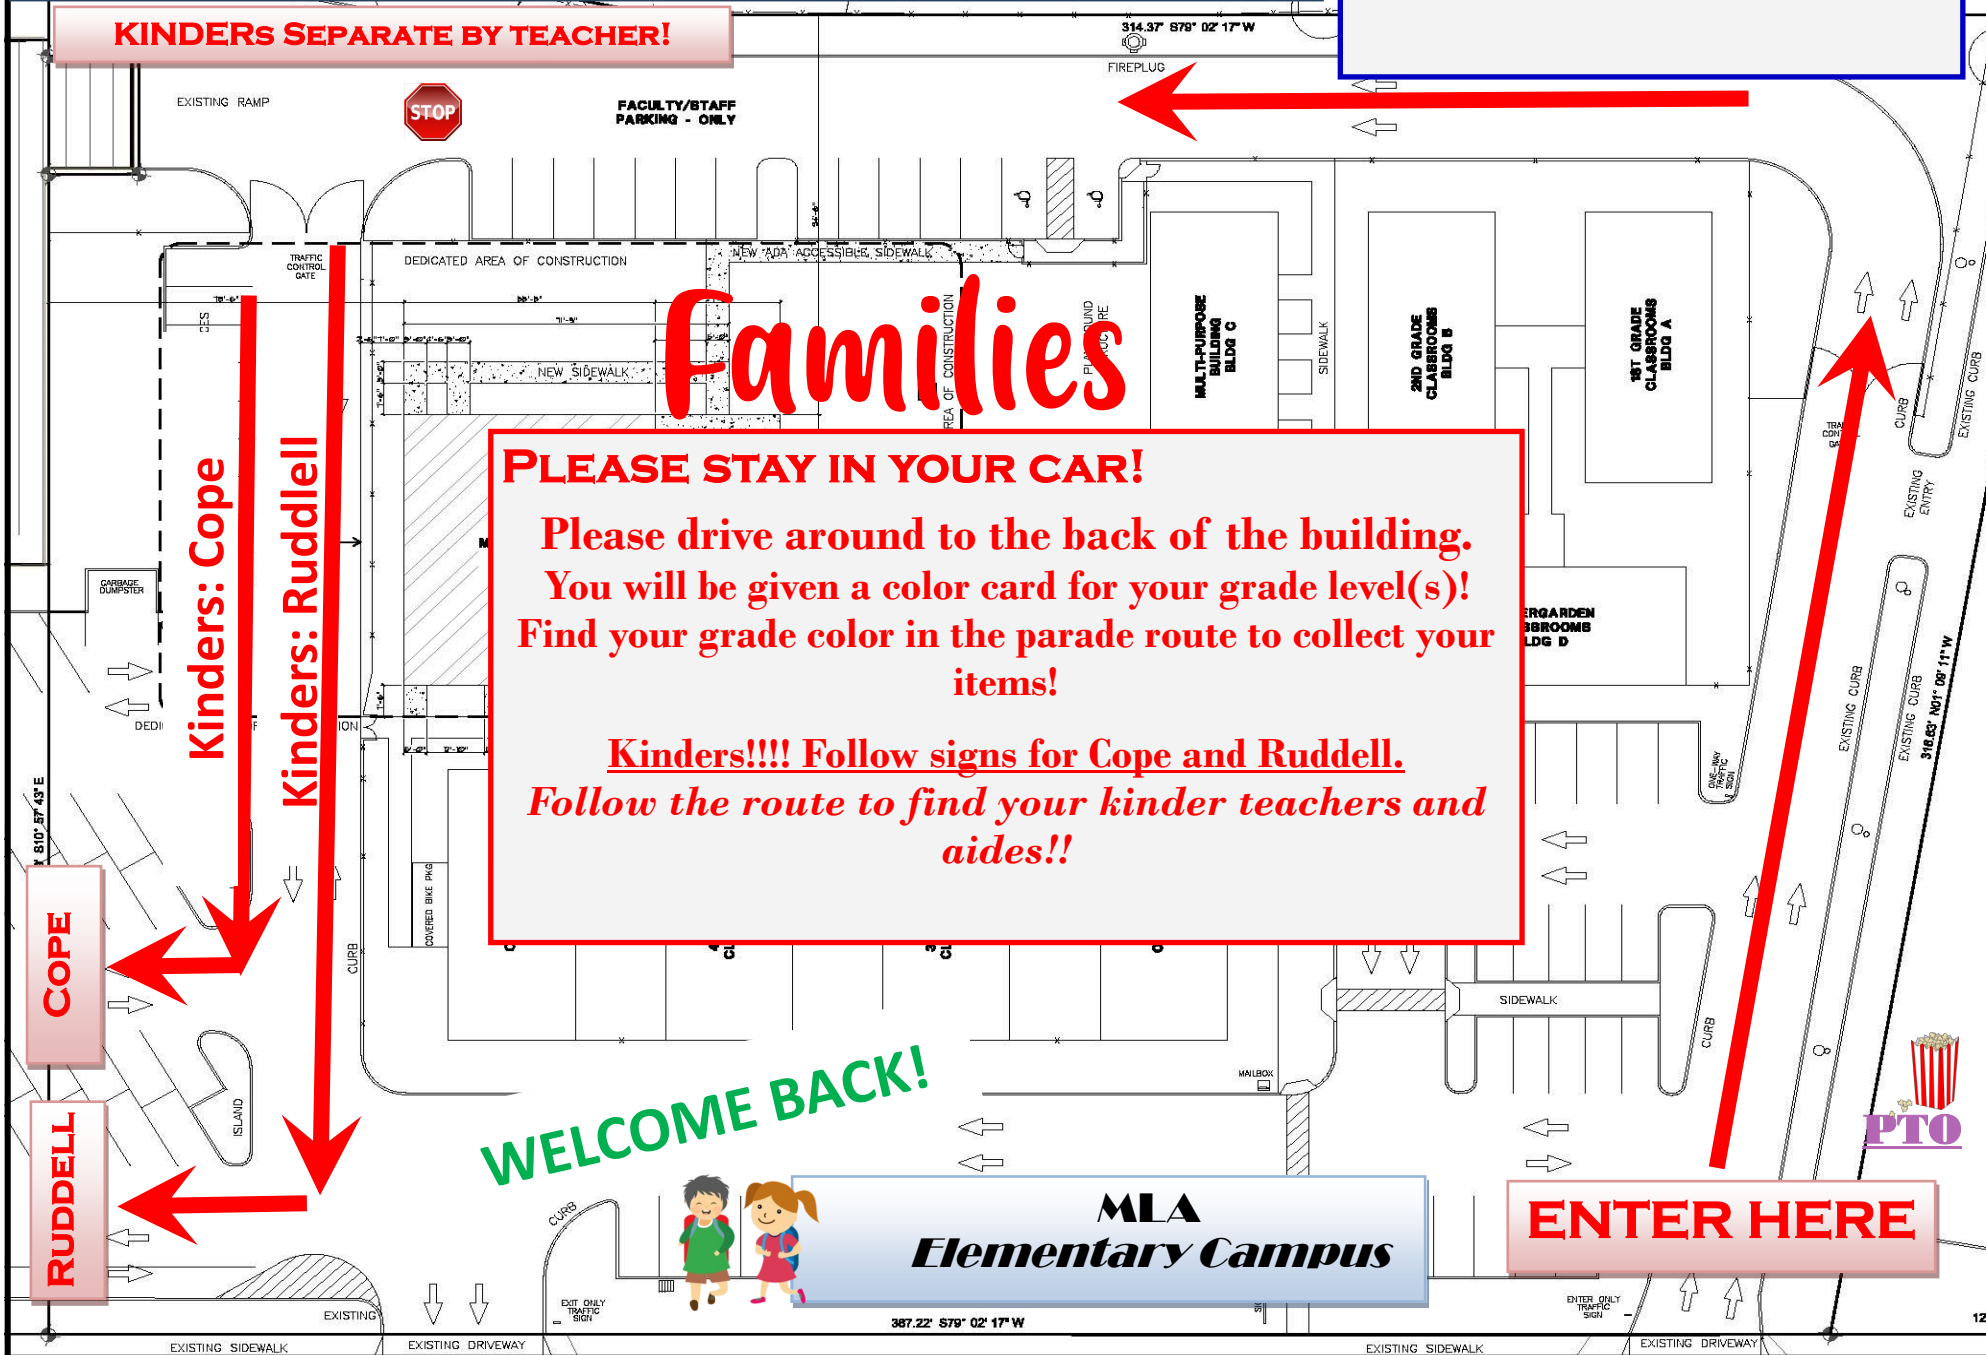

ELEM: Back-To-School Drive Thru Parade!

Sept. 3, 2020
6:30 - 8:00 pm

KINDERs SEPARATE BY TEACHER!

Families

PLEASE STAY IN YOUR CAR!

**Please drive around to the back of the building.
You will be given a color card for your grade level(s)!
Find your grade color in the parade route to collect your
items!**

**Kinders!!!! Follow signs for Cope and Ruddell.
Follow the route to find your kinder teachers and
aides!!**

WELCOME BACK!

**MLA
Elementary Campus**

ENTER HERE